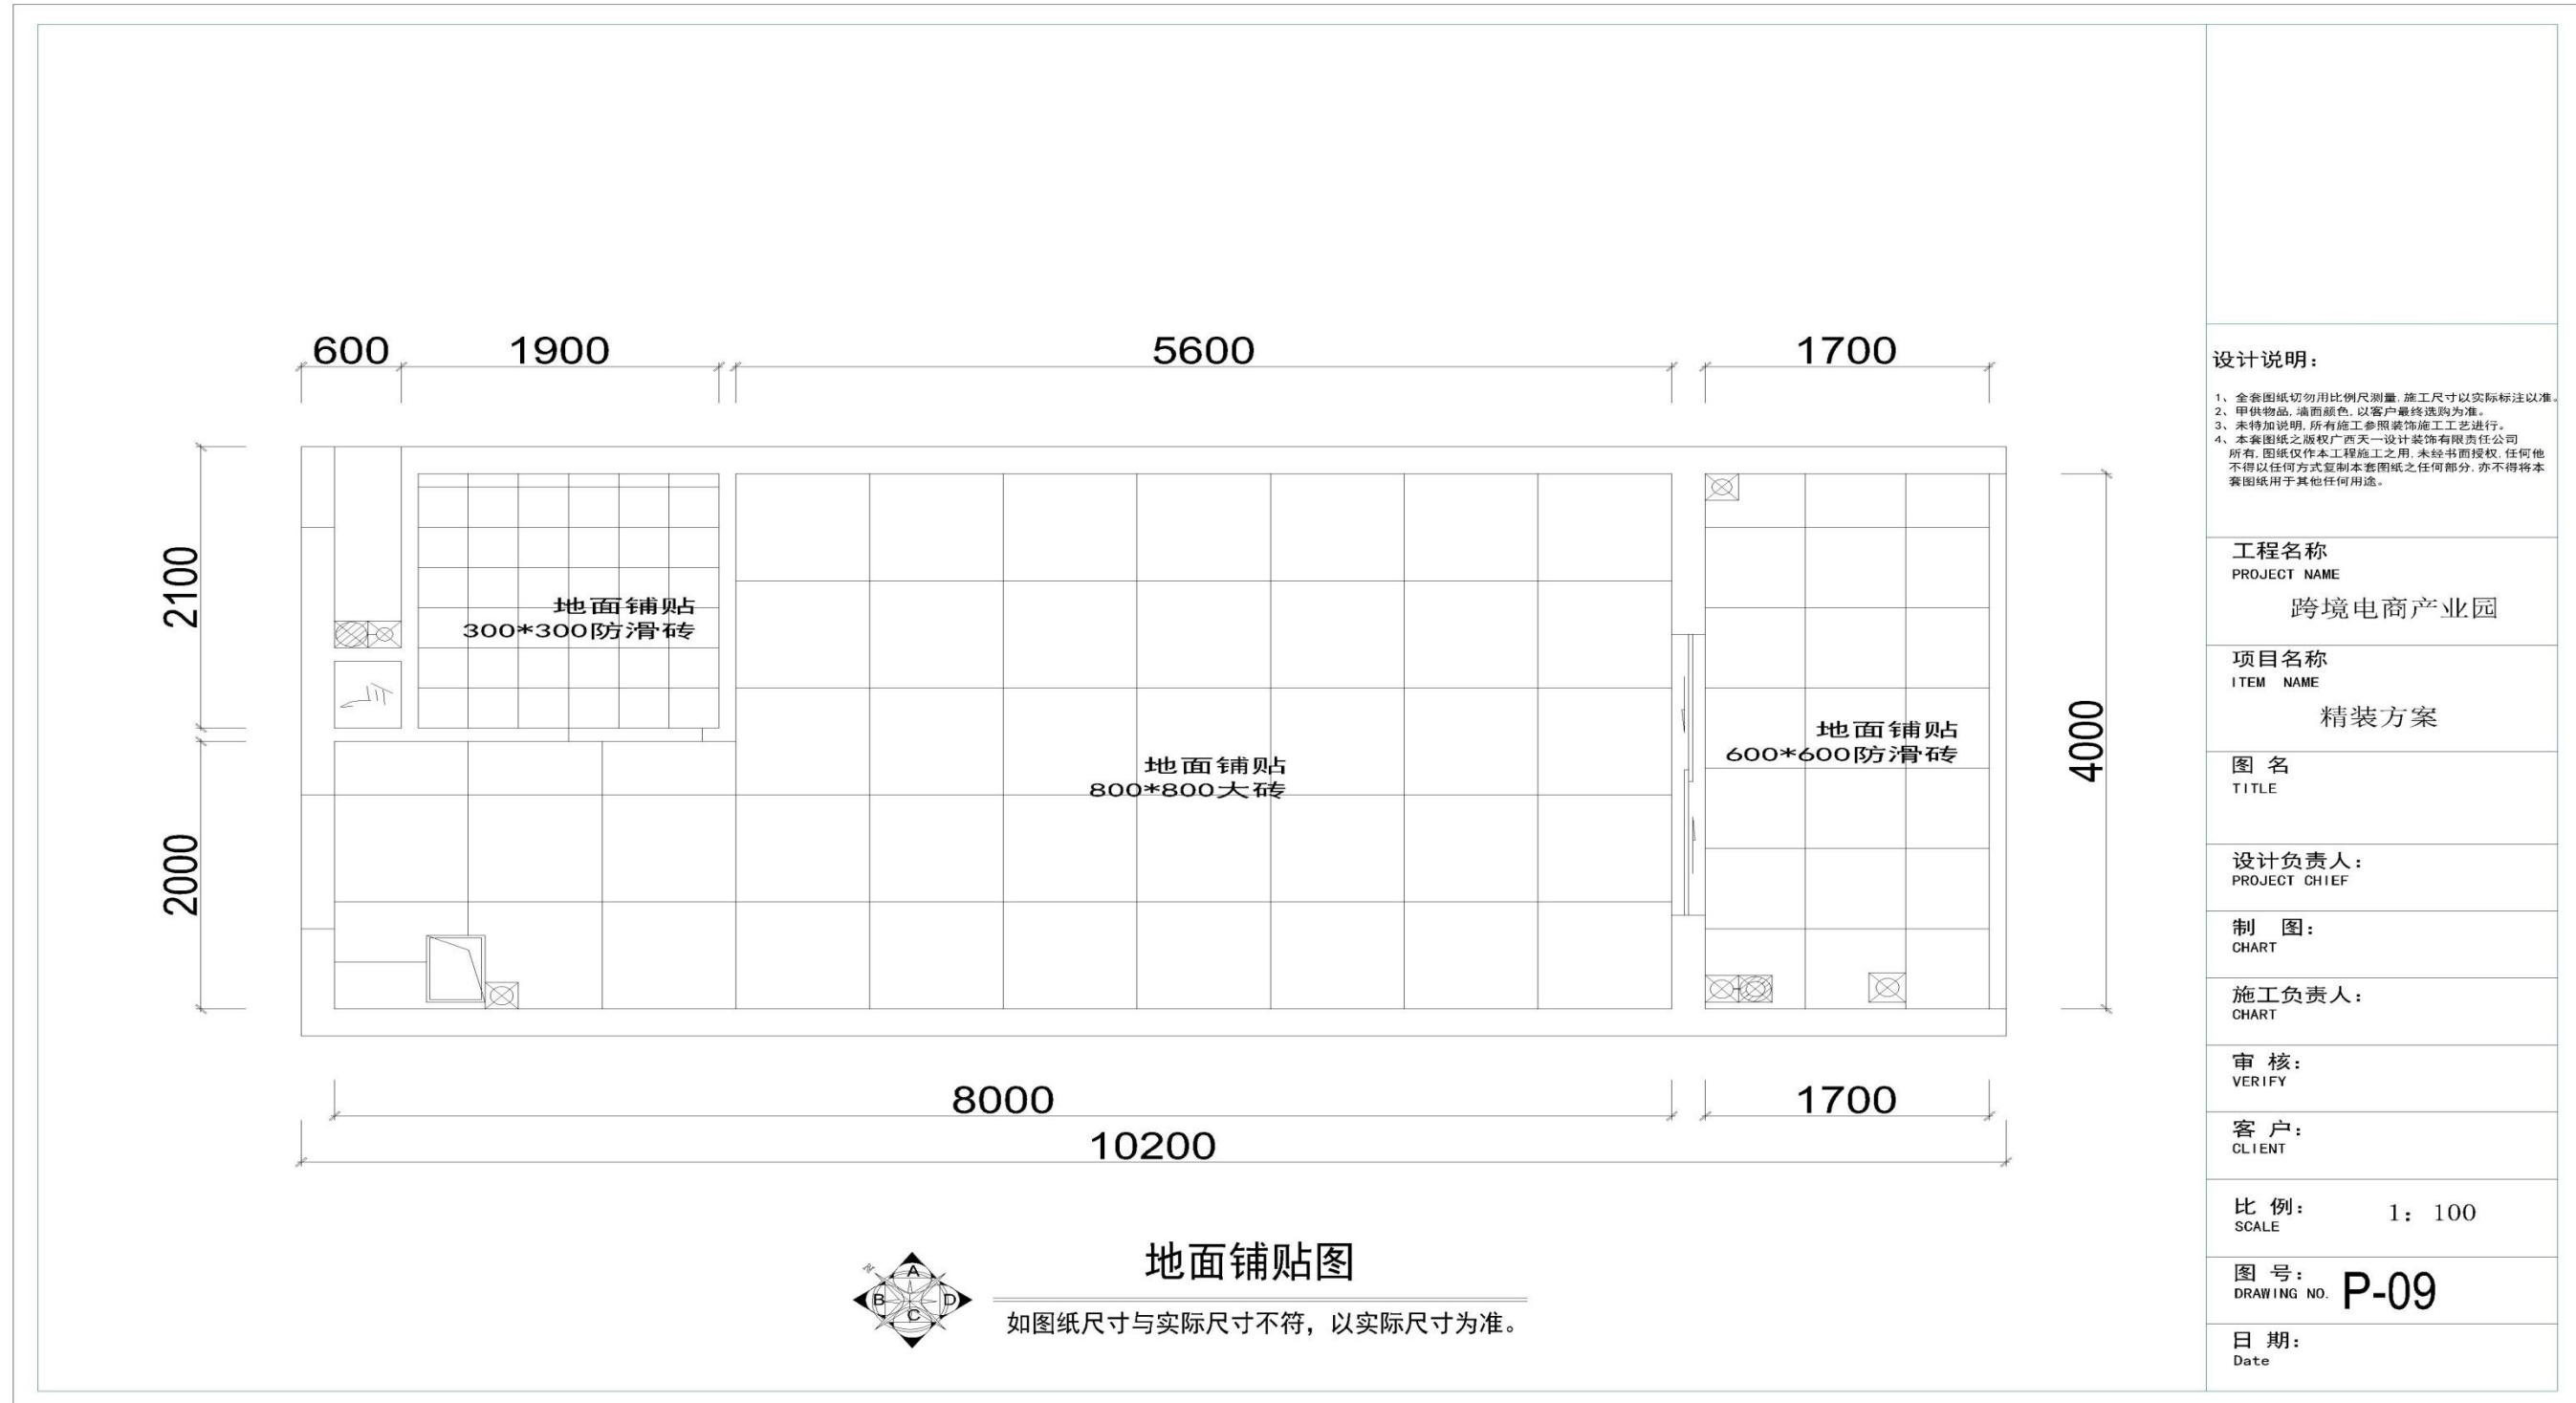

审核:
VERIFY

客户:
CLIENT

比例: 1: 100
SCALE

图号: P-06
DRAWING NO.

日期:
Date

Contrast diagram of new and old

Contrast diagram of new and old

Contrast diagram of new and old