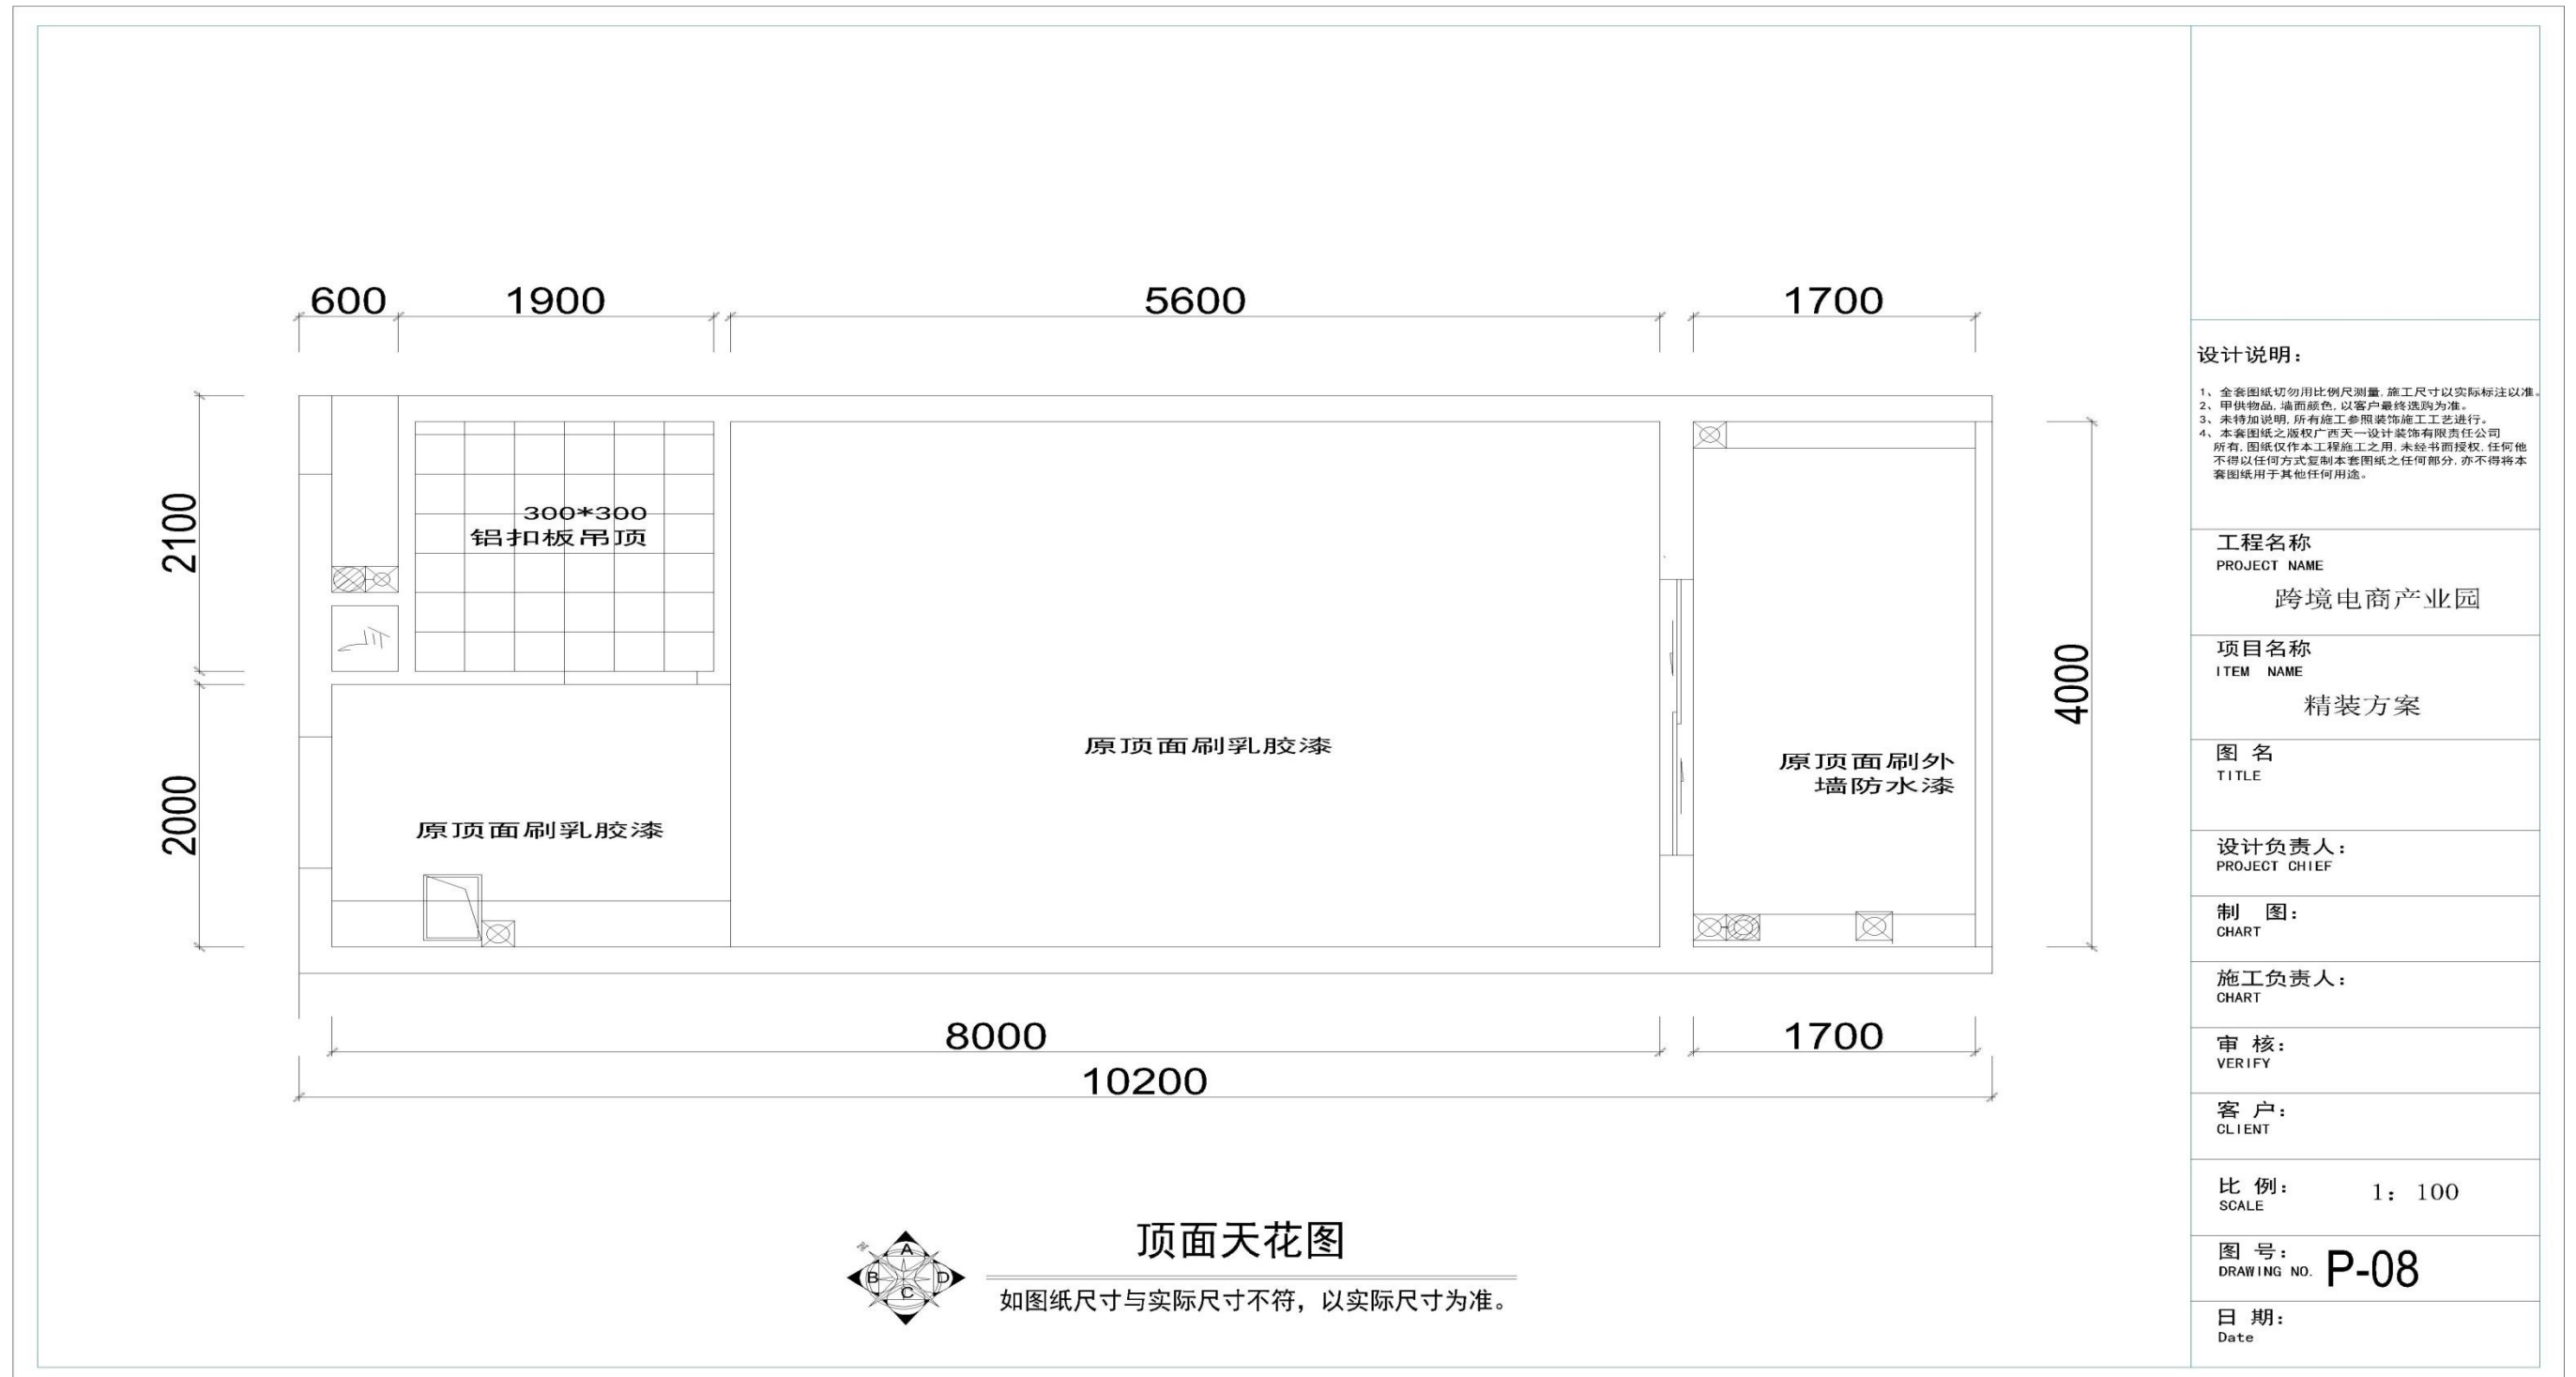

审核:
VERIFY

客户:
CLIENT

比例: 1: 100
SCALE

图号: P-06
DRAWING NO.

日期:
Date

Contrast diagram of new and old

Contrast diagram of new and old

Contrast diagram of new and old