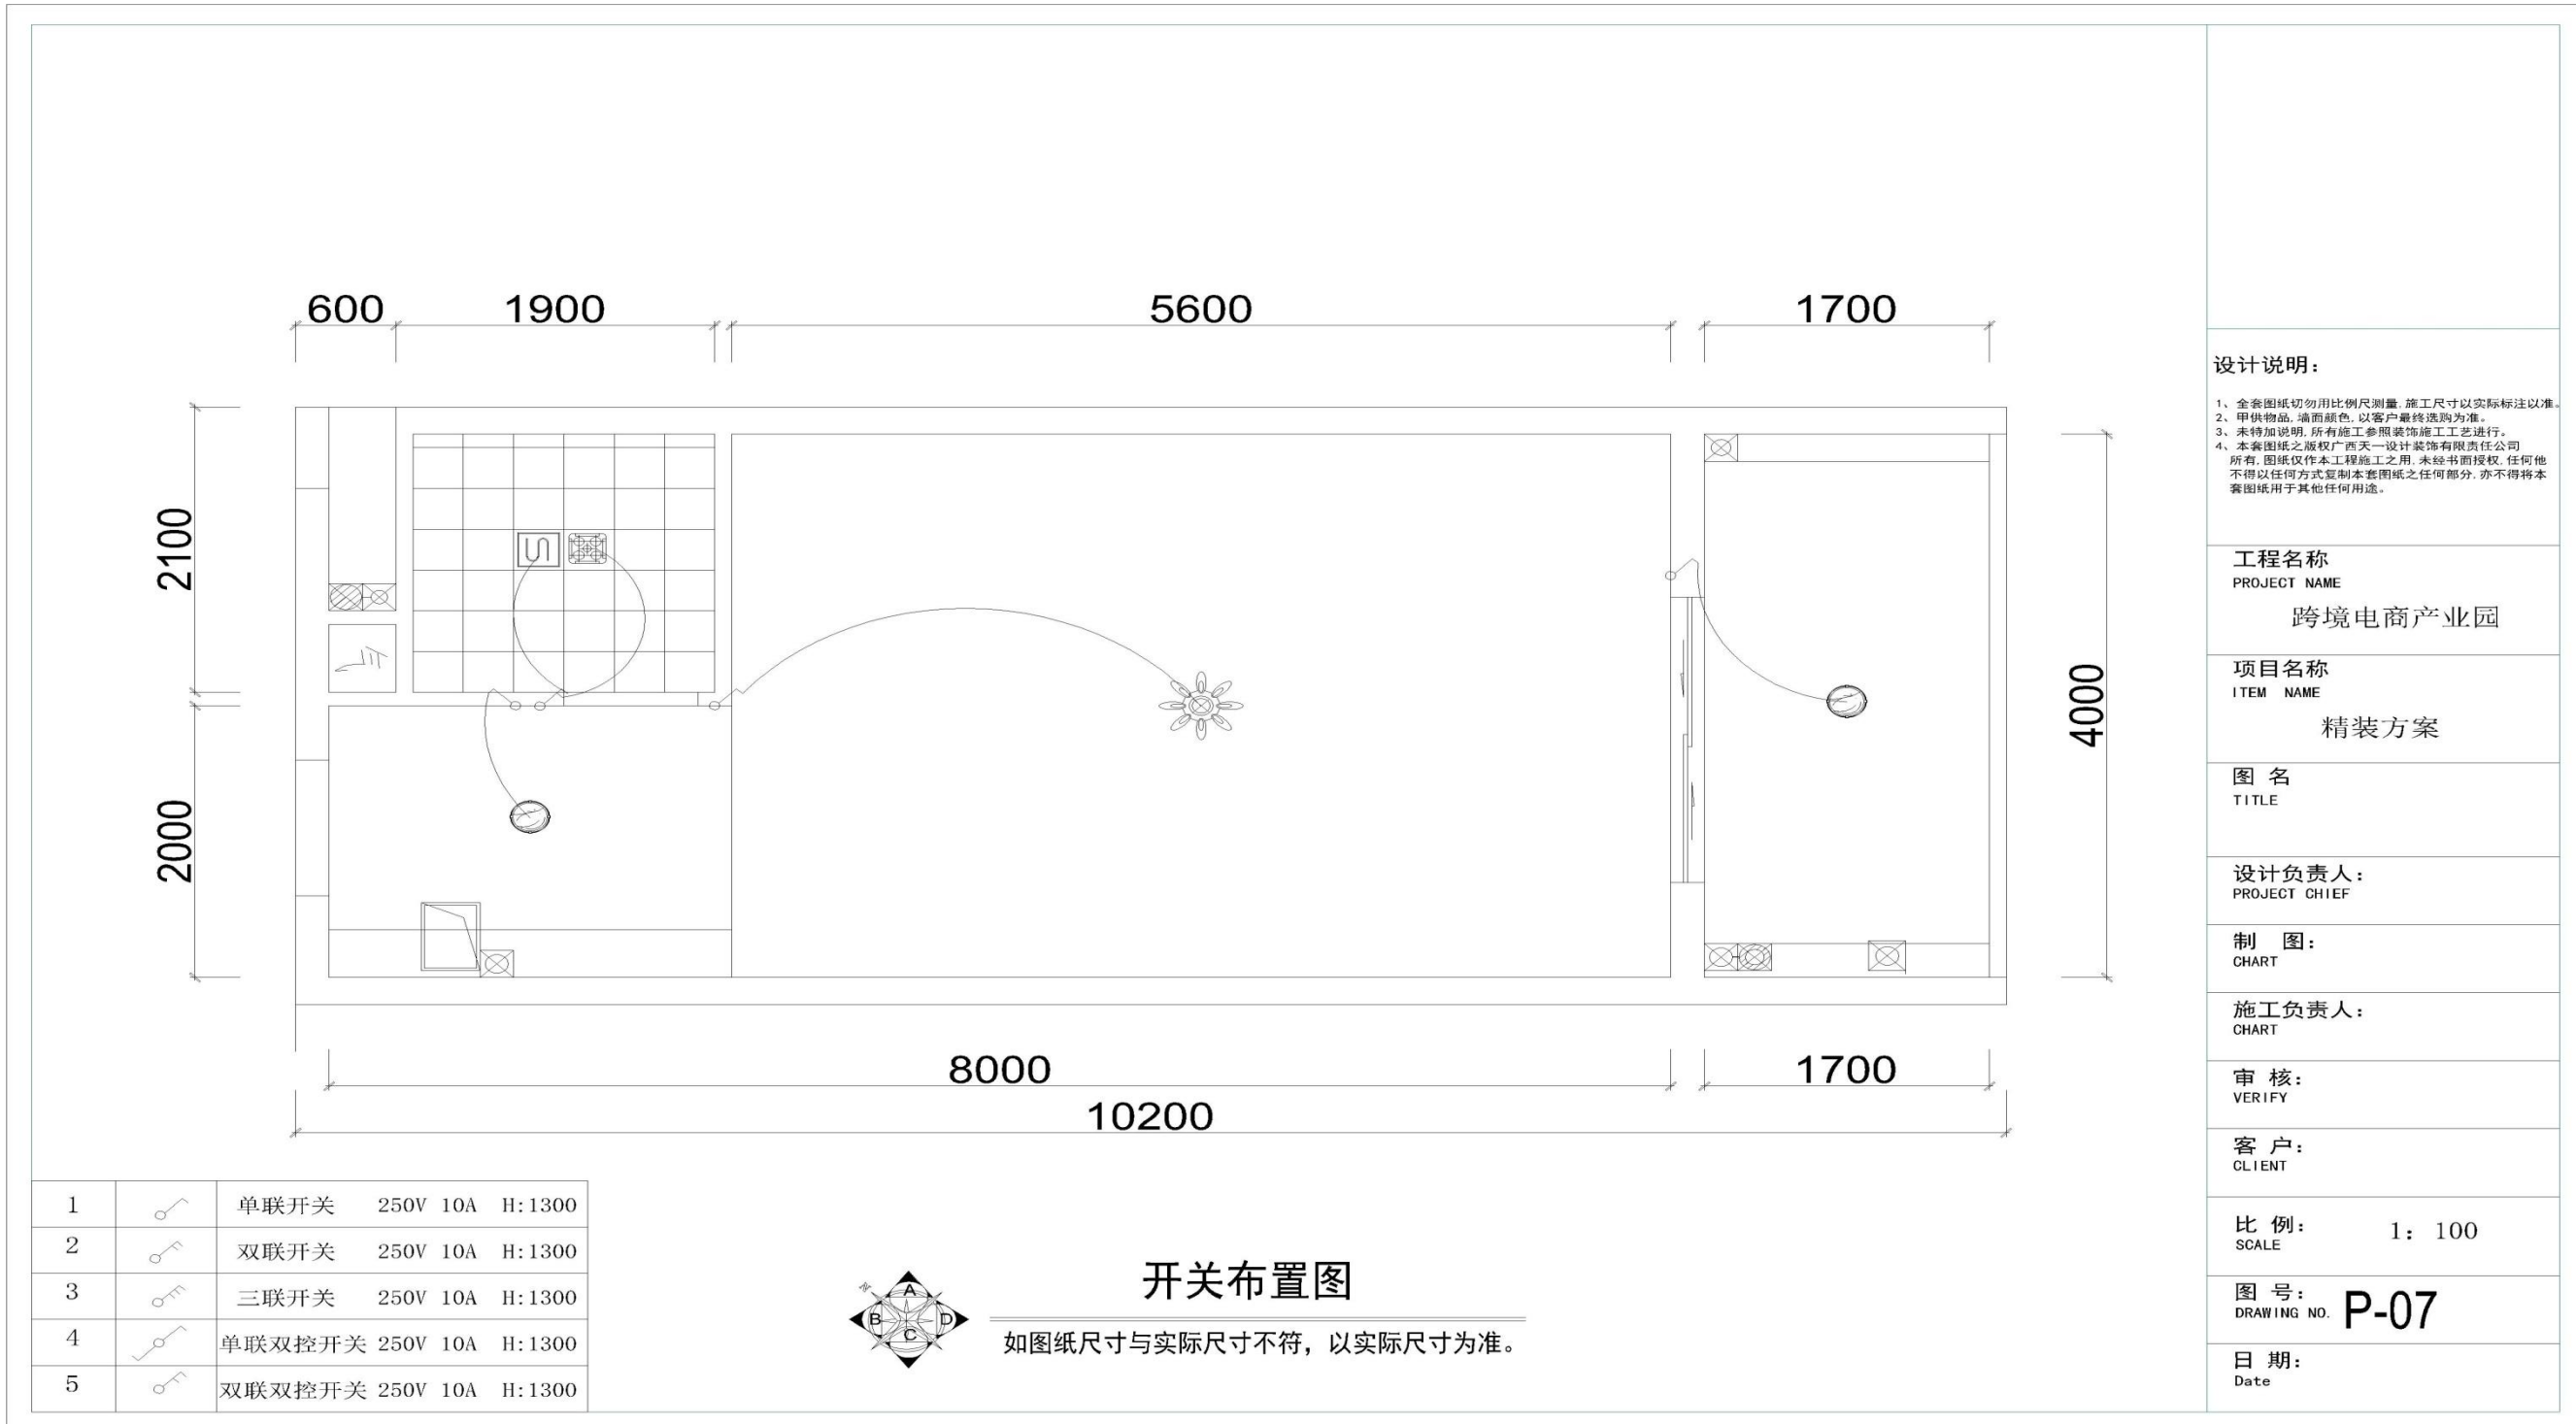

审核:
VERIFY

客户:
CLIENT

比例: 1: 100
SCALE

图号: P-06
DRAWING NO.

日期:
Date

Contrast diagram of new and old

Contrast diagram of new and old

Contrast diagram of new and old