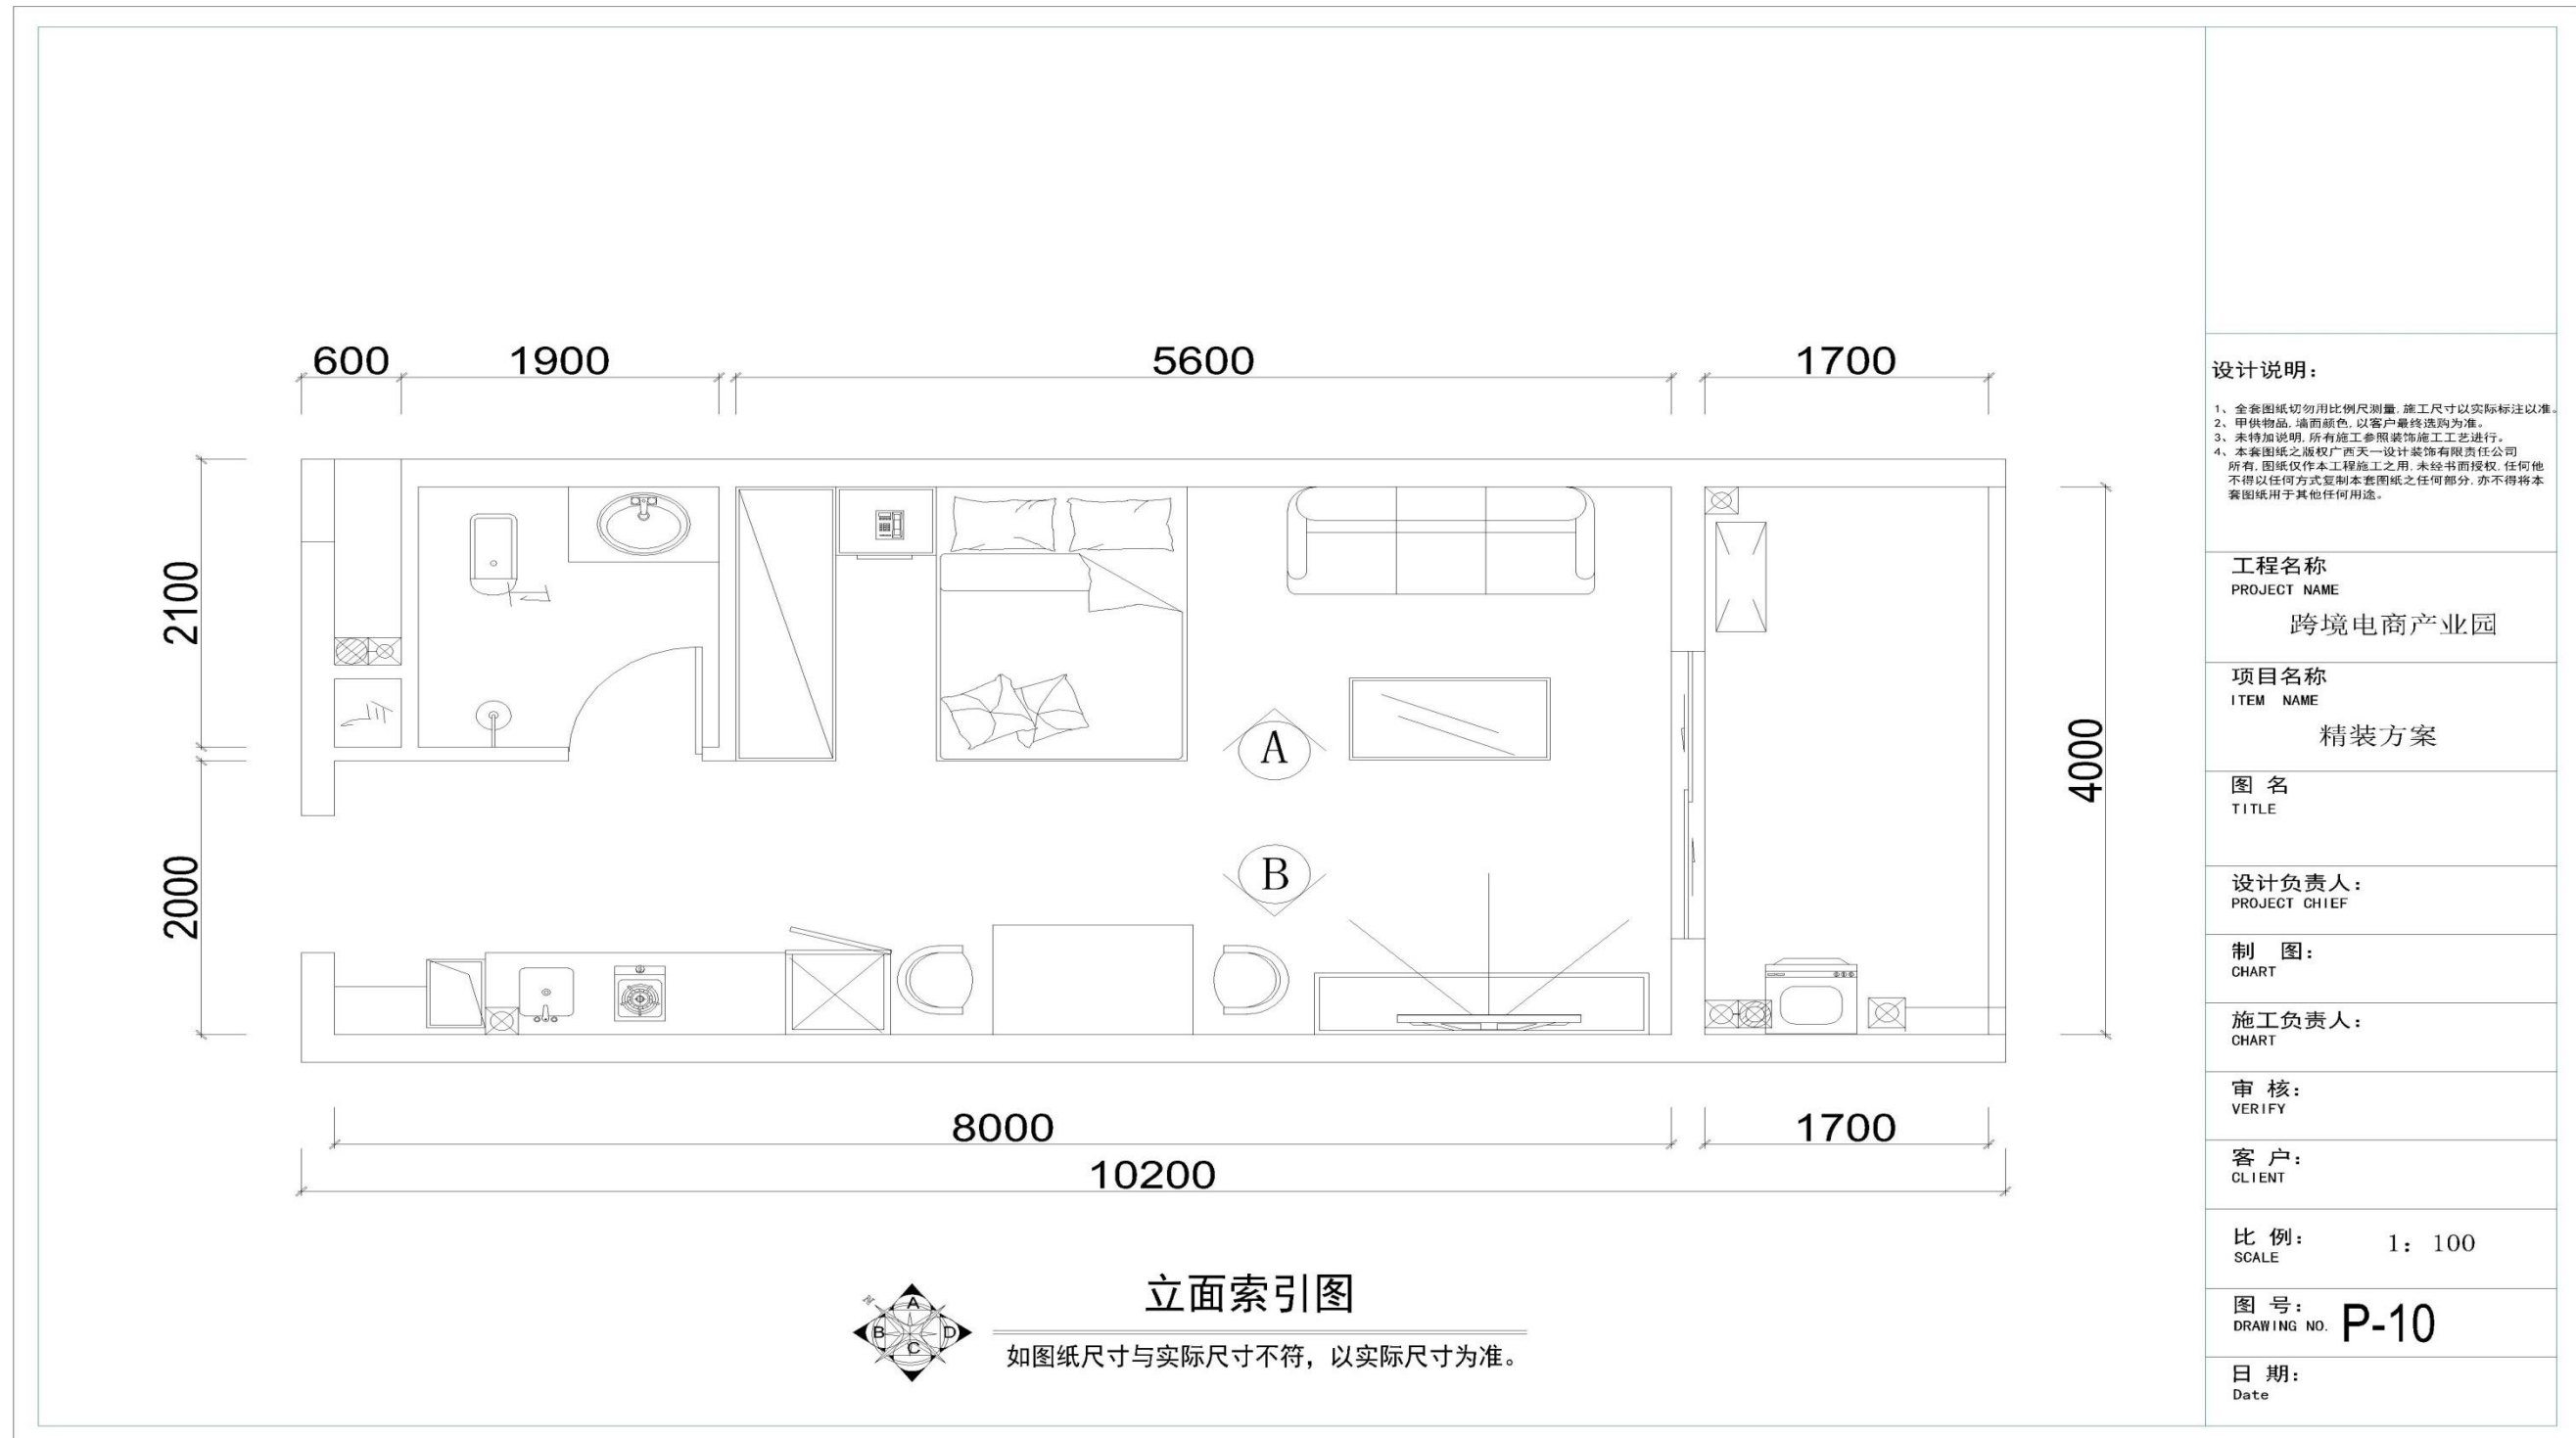

Contrast diagram of new and old

设计说明:

- 1、全套图纸切勿用比例尺测量，施工尺寸以实际标注为准。
- 2、甲供物品，填图颜色，以客户最终选到为准。
- 3、未特别说明，所有施工参照装饰施工工艺进行。
- 4、本套图纸之版权归西安一设计装饰有限责任公司所有，图版仅作本工程竣工之用，未经书面授权，任何他不得以任何方式复制或本套图版之任何部分，亦不得将本套图版用于其他任何用途。

工程名称
PROJECT NAME
跨境电商产业园

项目名称
ITEM NAME
精装方案

图名
TITLE

设计负责人:
PROJECT CHIEF

制图:
CHART

施工负责人:
CHART

审核:
VERIFY

客户:
CLIENT

比例: 1: 100
SCALE

图号: P-10
DRAWING NO.

日期:
Date