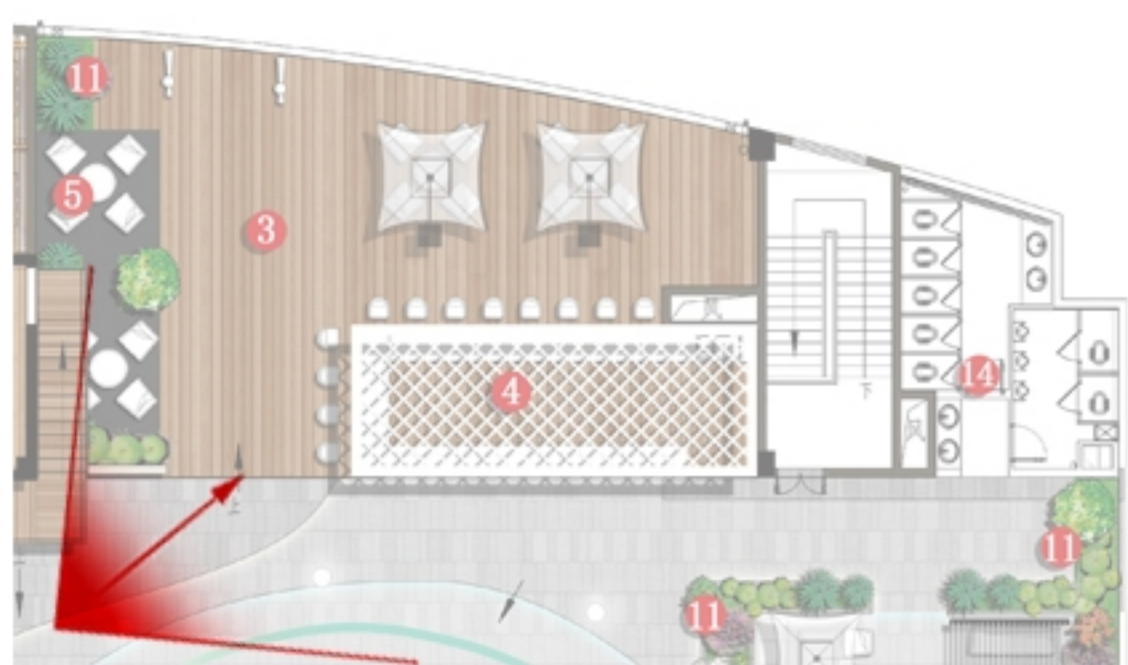

A watercolor-style landscape illustration. The foreground is dominated by a large, vibrant blue wash that tapers off towards the right. In the middle ground, a dark, winding path or road curves through a lighter blue wash. The background features soft, layered mountain ranges in shades of light blue and white, creating a sense of depth and atmosphere. The overall style is ethereal and artistic.

# 钦州保税港. 自贸大厦露台景观设计图

2022. 11. 26

顶楼景观布局平面图

设计理念：设计旨在使其成为集休闲、餐饮、演艺于一体的独一无二的滨海花园屋顶范本。景观设计充分利用建筑营造出的空间形态，赋予其不同的功能定位，使景观造型和建筑空间紧密结合、相得益彰，进而形成高低错落有致，处处有景、步移景异的视觉景观。而夜幕降临的时刻，地面以海水的形态灯光秀并将其融入到景观设计中。

视角六