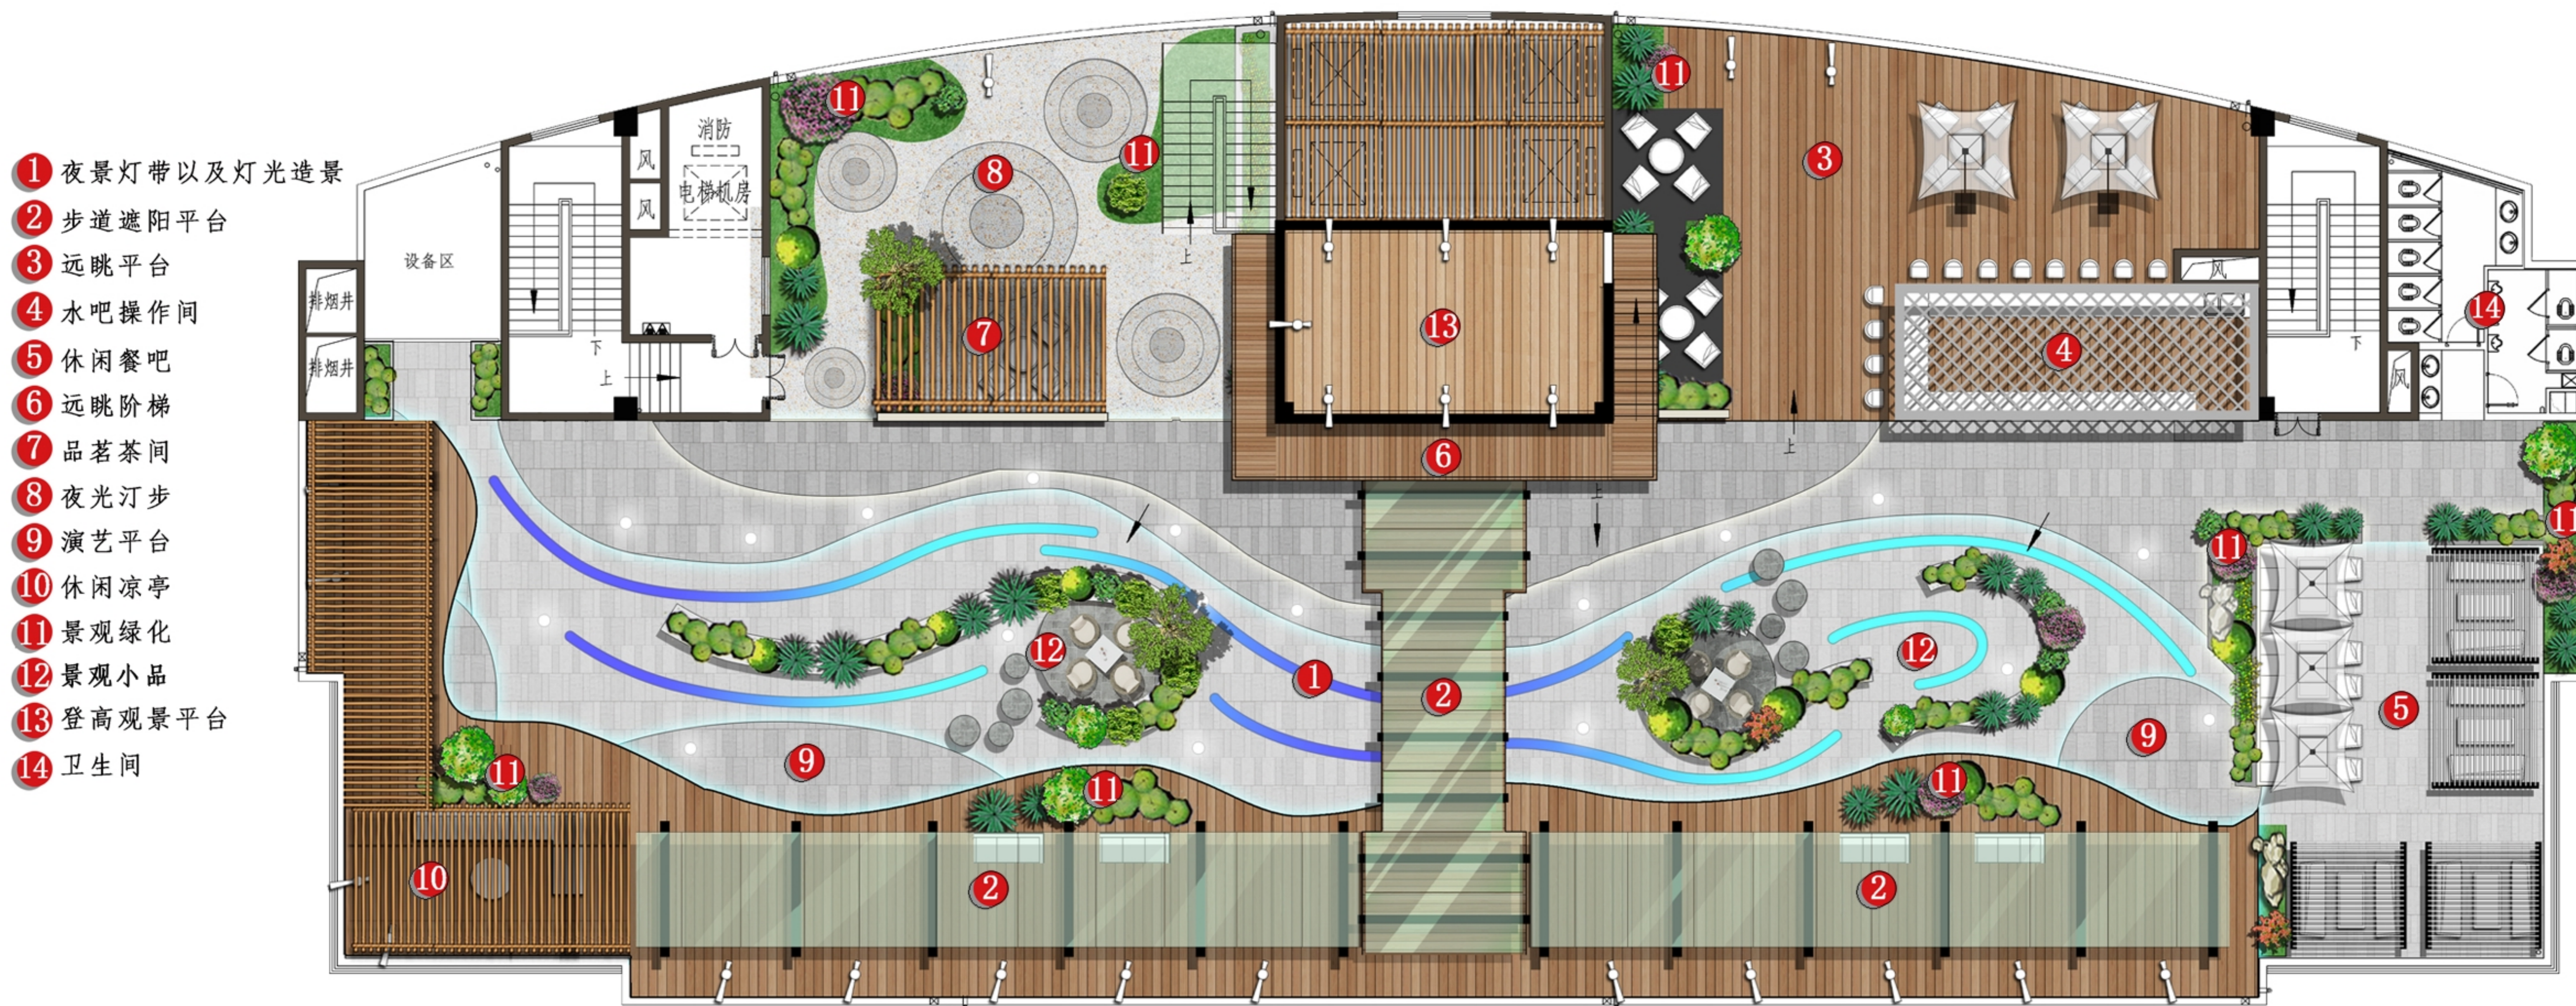

A watercolor-style landscape illustration. The foreground is dominated by a large, vibrant blue wash that tapers off towards the right. In the middle ground, a dark, winding path or road curves through a lighter blue wash. The background features soft, layered mountain ranges in shades of light blue and white, creating a sense of depth and atmosphere. The overall style is ethereal and artistic.

# 钦州保税港. 自贸大厦露台景观设计图

2022. 11. 26

顶楼景观布局平面图

设计理念：设计旨在使其成为集休闲、餐饮、演艺于一体的独一无二的滨海花园屋顶范本。景观设计充分利用建筑营造出的空间形态，赋予其不同的功能定位，使景观造型和建筑空间紧密结合、相得益彰，进而形成高低错落有致，处处有景、步移景异的视觉景观。而夜幕降临的时刻，地面以海水的形态灯光秀并将其融入到景观设计中。

视角六